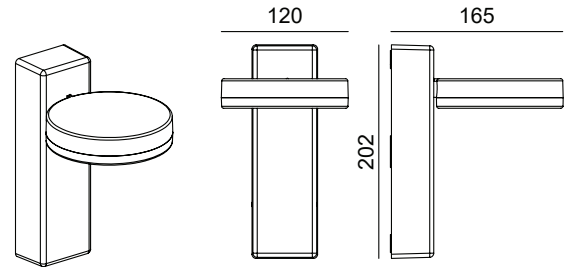

# OUTDOOR LIGHT WALL LAMP

TECHNICAL SHEET  
KL-W441

**KEYLIGHT**

SPAIN  
PRODUCTOS DE ILUMINACION

## SPECIFICATIONS

Product Code	KL-W441
Power	13W
Input	220-240V
Luminous flux	760 lm
Color Temperature	2700k-6500k
Beam Angle	120°
Power factor	≥0.83
CRI	80
Finishing Colors	White/Silver Grey/Dark Grey/Black
LED Type	SMD
IP Rating	IP65 Class 1
Size	165mm*202mm*120mm
Warranty	3 years